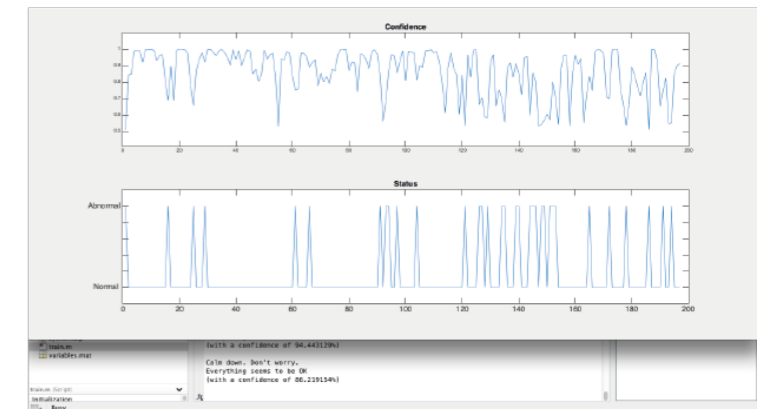

Sensing Spaces

Affordable Microphones:

Continuously record sounds.

Neural Network:
Analyze the data to pinpoint features of the environment.

Identify anomalies:
Compare real-time data against these features to detect problems.