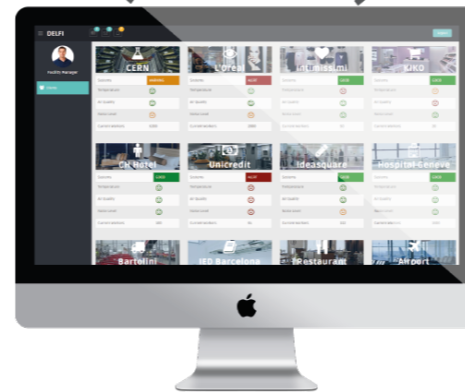

Sensing Spaces