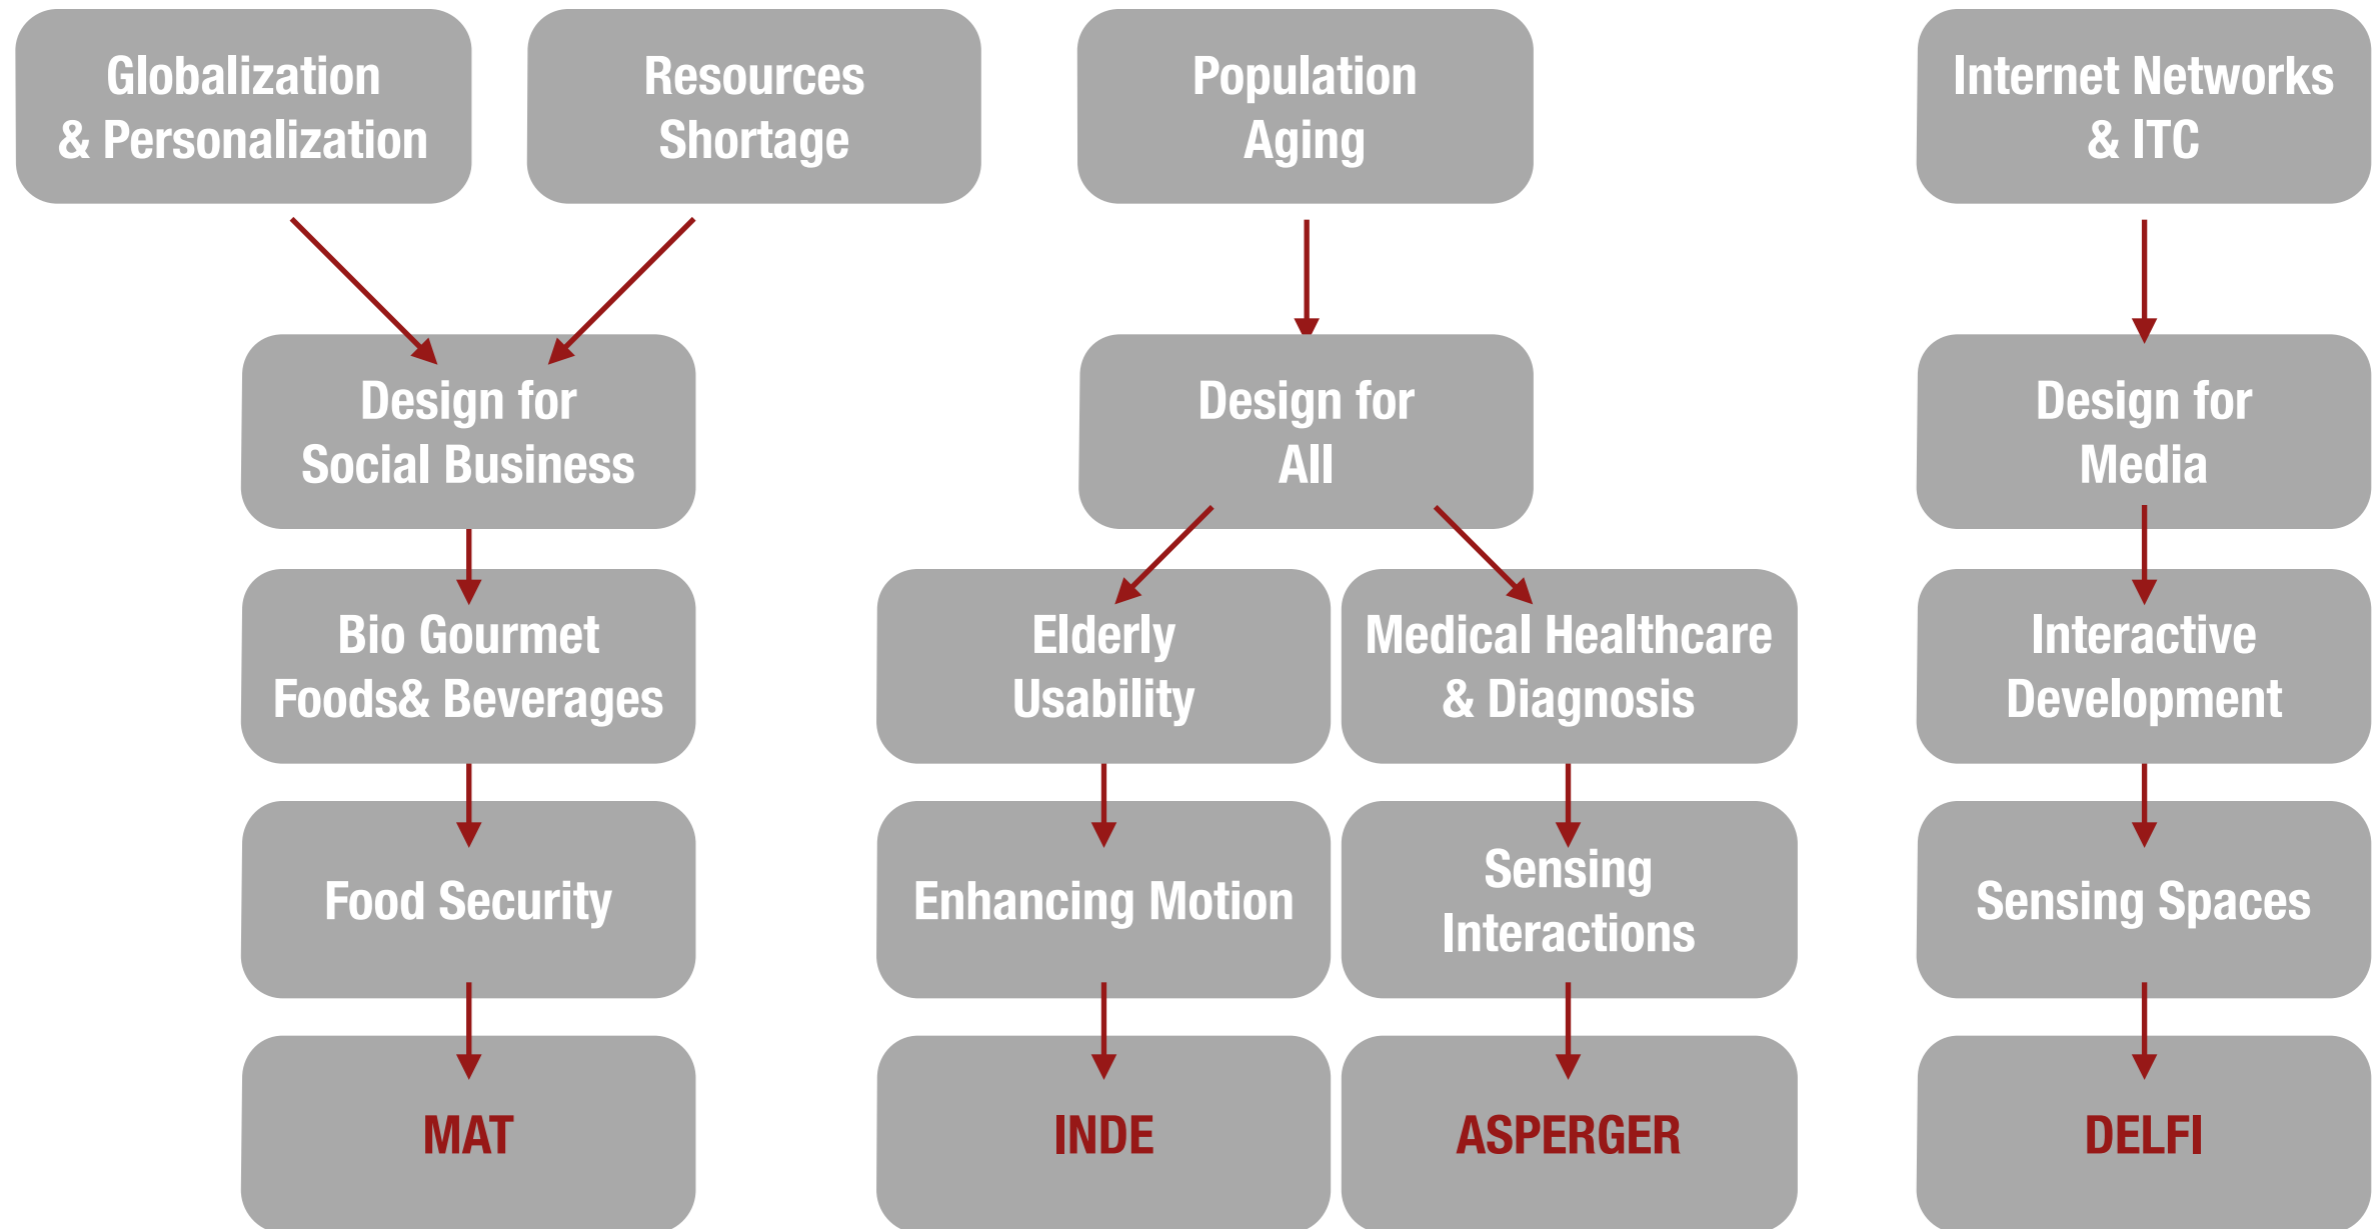

Open Innovation

Design Thinking

UPC

Technical Development

Lean startup

ESADE

Business model canvas

Calendario

Kickoff at CERN
e.g. 28.10.-8.11.

Development in home universities
e.g. 9.11.-24.2.

Wrap-up at CERN
e.g. 25.2.-7.3.

CERN

CERN

CERN

CERN

CERN

Macrotrends 2015-2020

Proyectos desarrollados

Sensing spaces

Team: Planck

Sensing interactions

Team: Schrödinger

Enhancing motion

Team: Ampere

Food Security

Team: Faraday

Sensing Spaces

sound is everywhere and each one of us has an unique voice

Sensing Spaces

Sensing spaces es un dispositivo que permite de individuar y gestionar a distancia y a través del sonido, los problemas técnicos que se pueden verificar en los edificios.