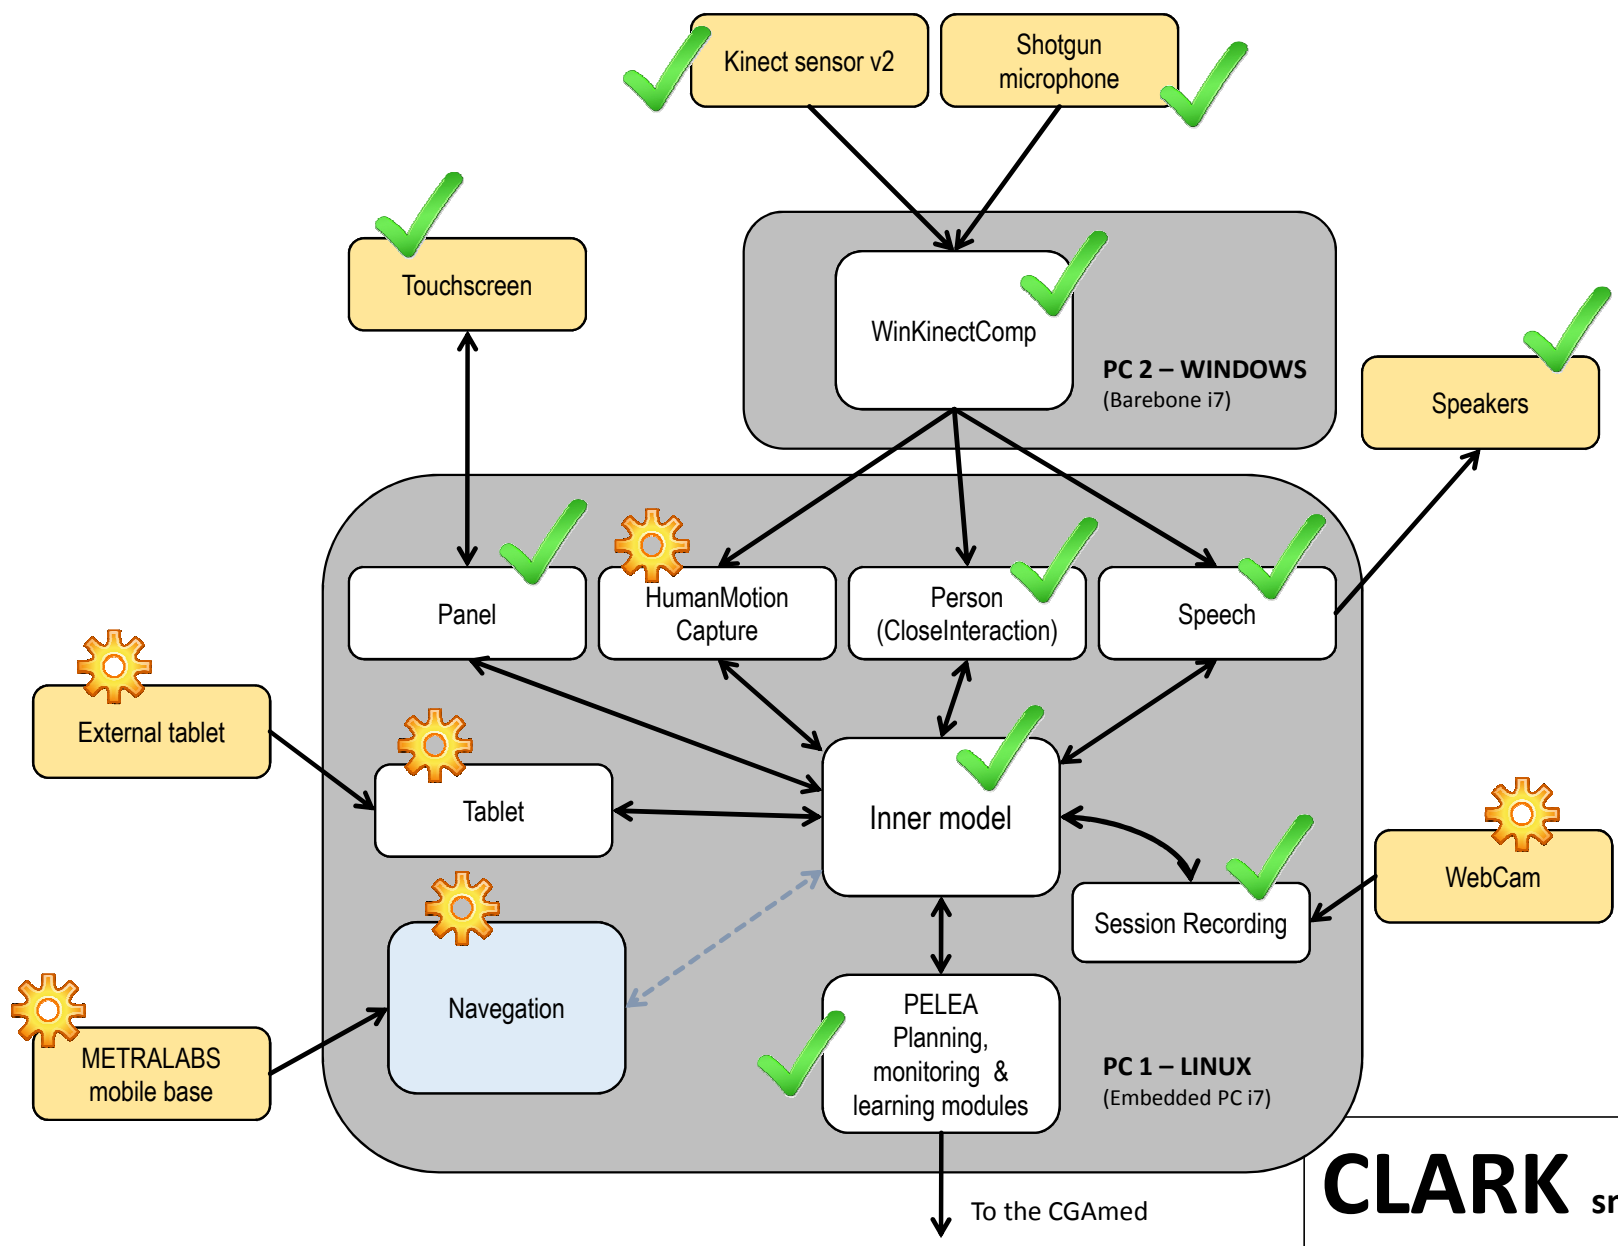

## Smart Clinic Assistant Robot for CGA

Consortium partners:

Servicio Andaluz de Salud  
CONSEJERÍA DE SALUD

Universidad  
Carlos III de Madrid

**CLARK** smart Clinic Assistant Robot for CGA

**CLARK** smart Clinic Assistant Robot for CGA

**CLARK** smart Clinic Assistant Robot for CGA